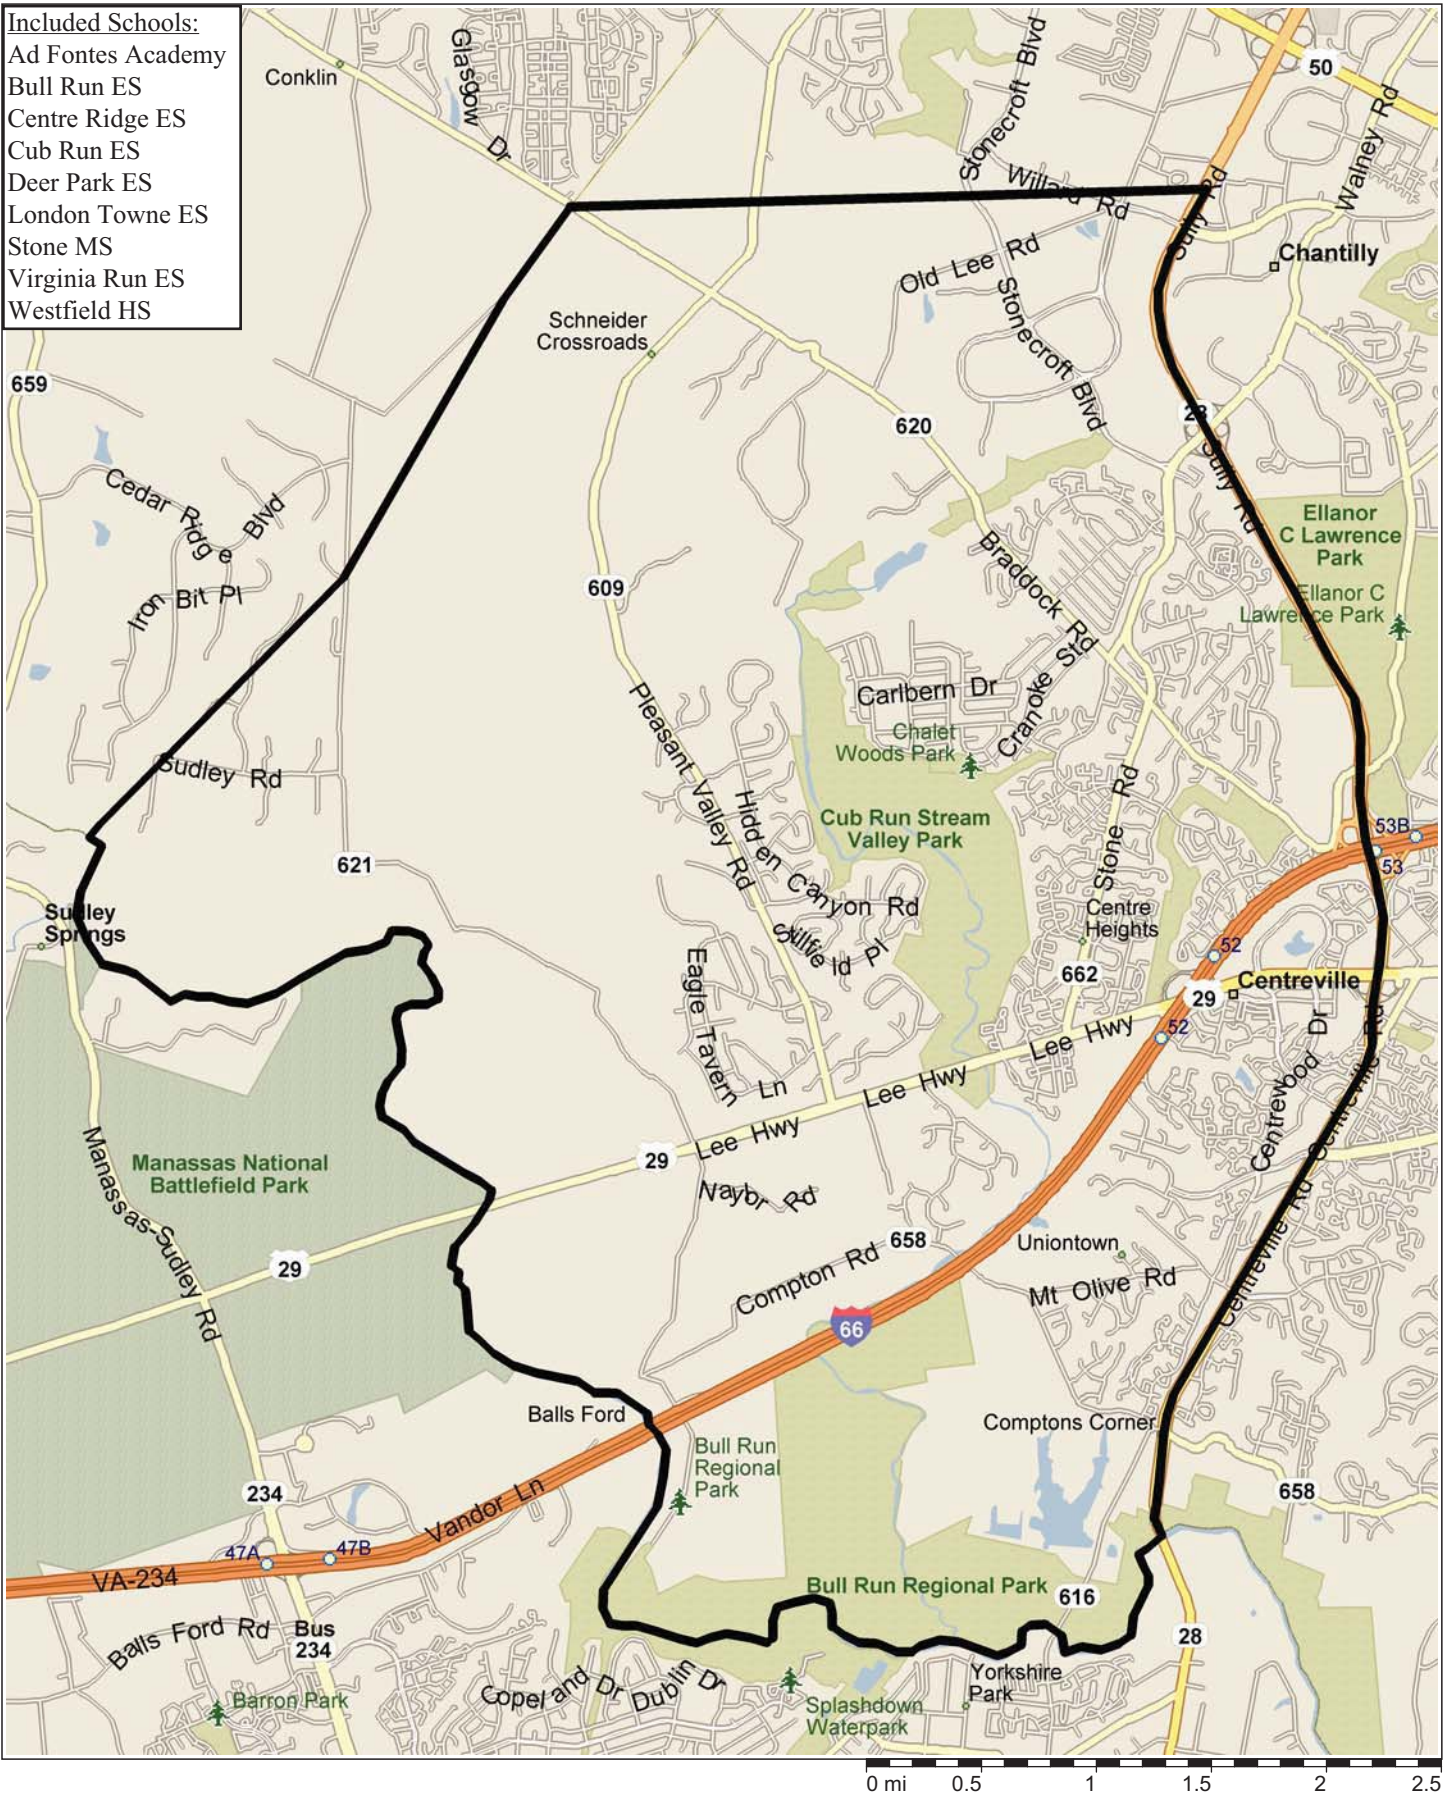

SYA Little League Baseball East Division

League ID 03461001

SYA Little League Baseball West Division

League ID 03461001

- Included Schools:**
- Ad Fontes Academy
 - Bull Run ES
 - Centre Ridge ES
 - Cub Run ES
 - Deer Park ES
 - London Towne ES
 - Stone MS
 - Virginia Run ES
 - Westfield HS

SYA Little League Softball and Teenage Baseball

League ID 03461001

0 mi 1 2 3 4