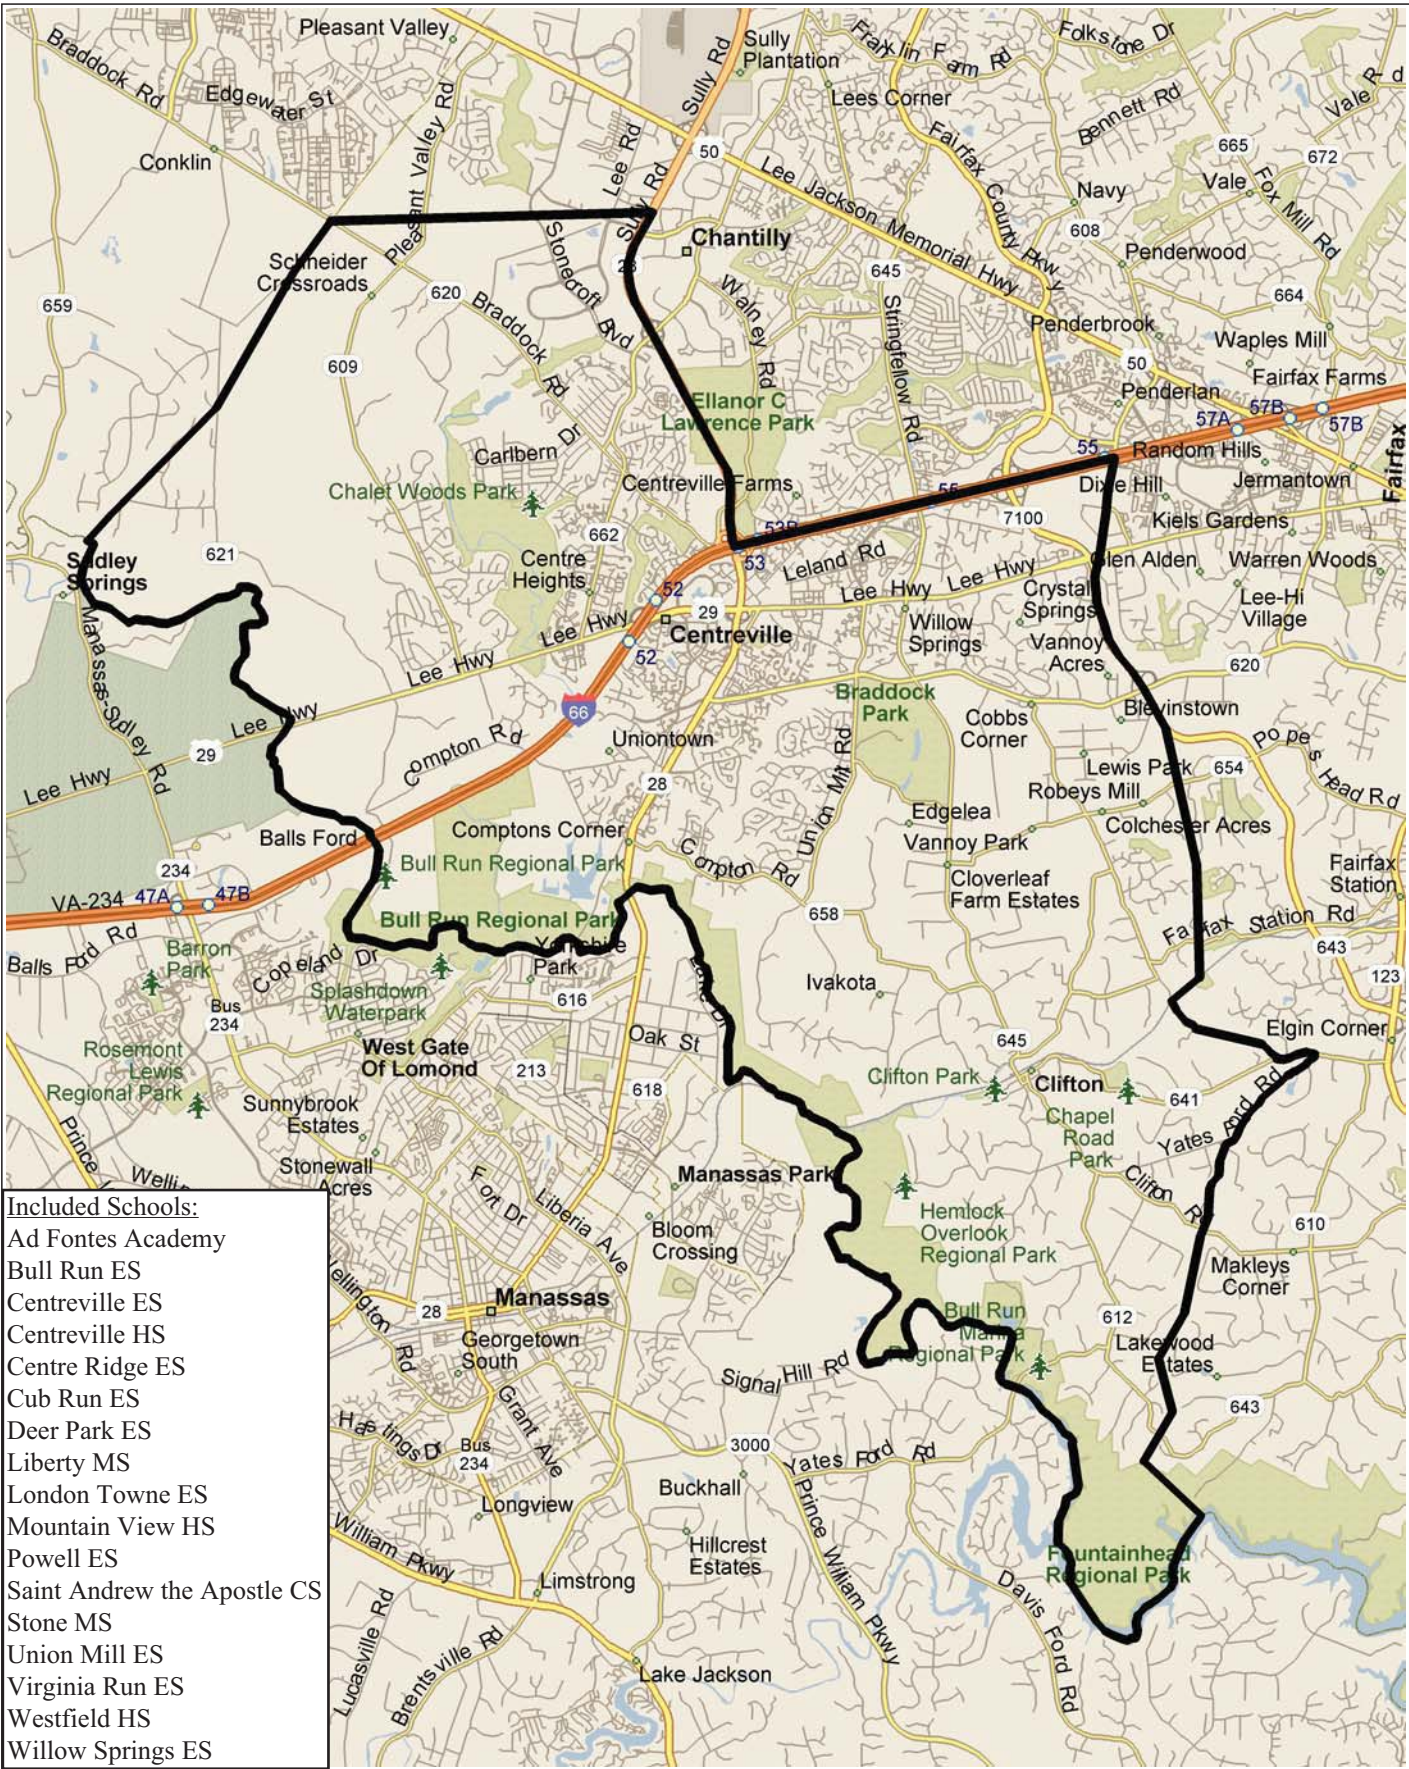

SYA Little League Baseball East Division

League ID 03461001

SYA Little League Baseball West Division

League ID 03461001

- Included Schools:**
- Ad Fontes Academy
 - Bull Run ES
 - Centre Ridge ES
 - Cub Run ES
 - Deer Park ES
 - London Towne ES
 - Stone MS
 - Virginia Run ES
 - Westfield HS

SYA Little League Softball and Teenage Baseball

League ID 03461001

0 mi 1 2 3 4