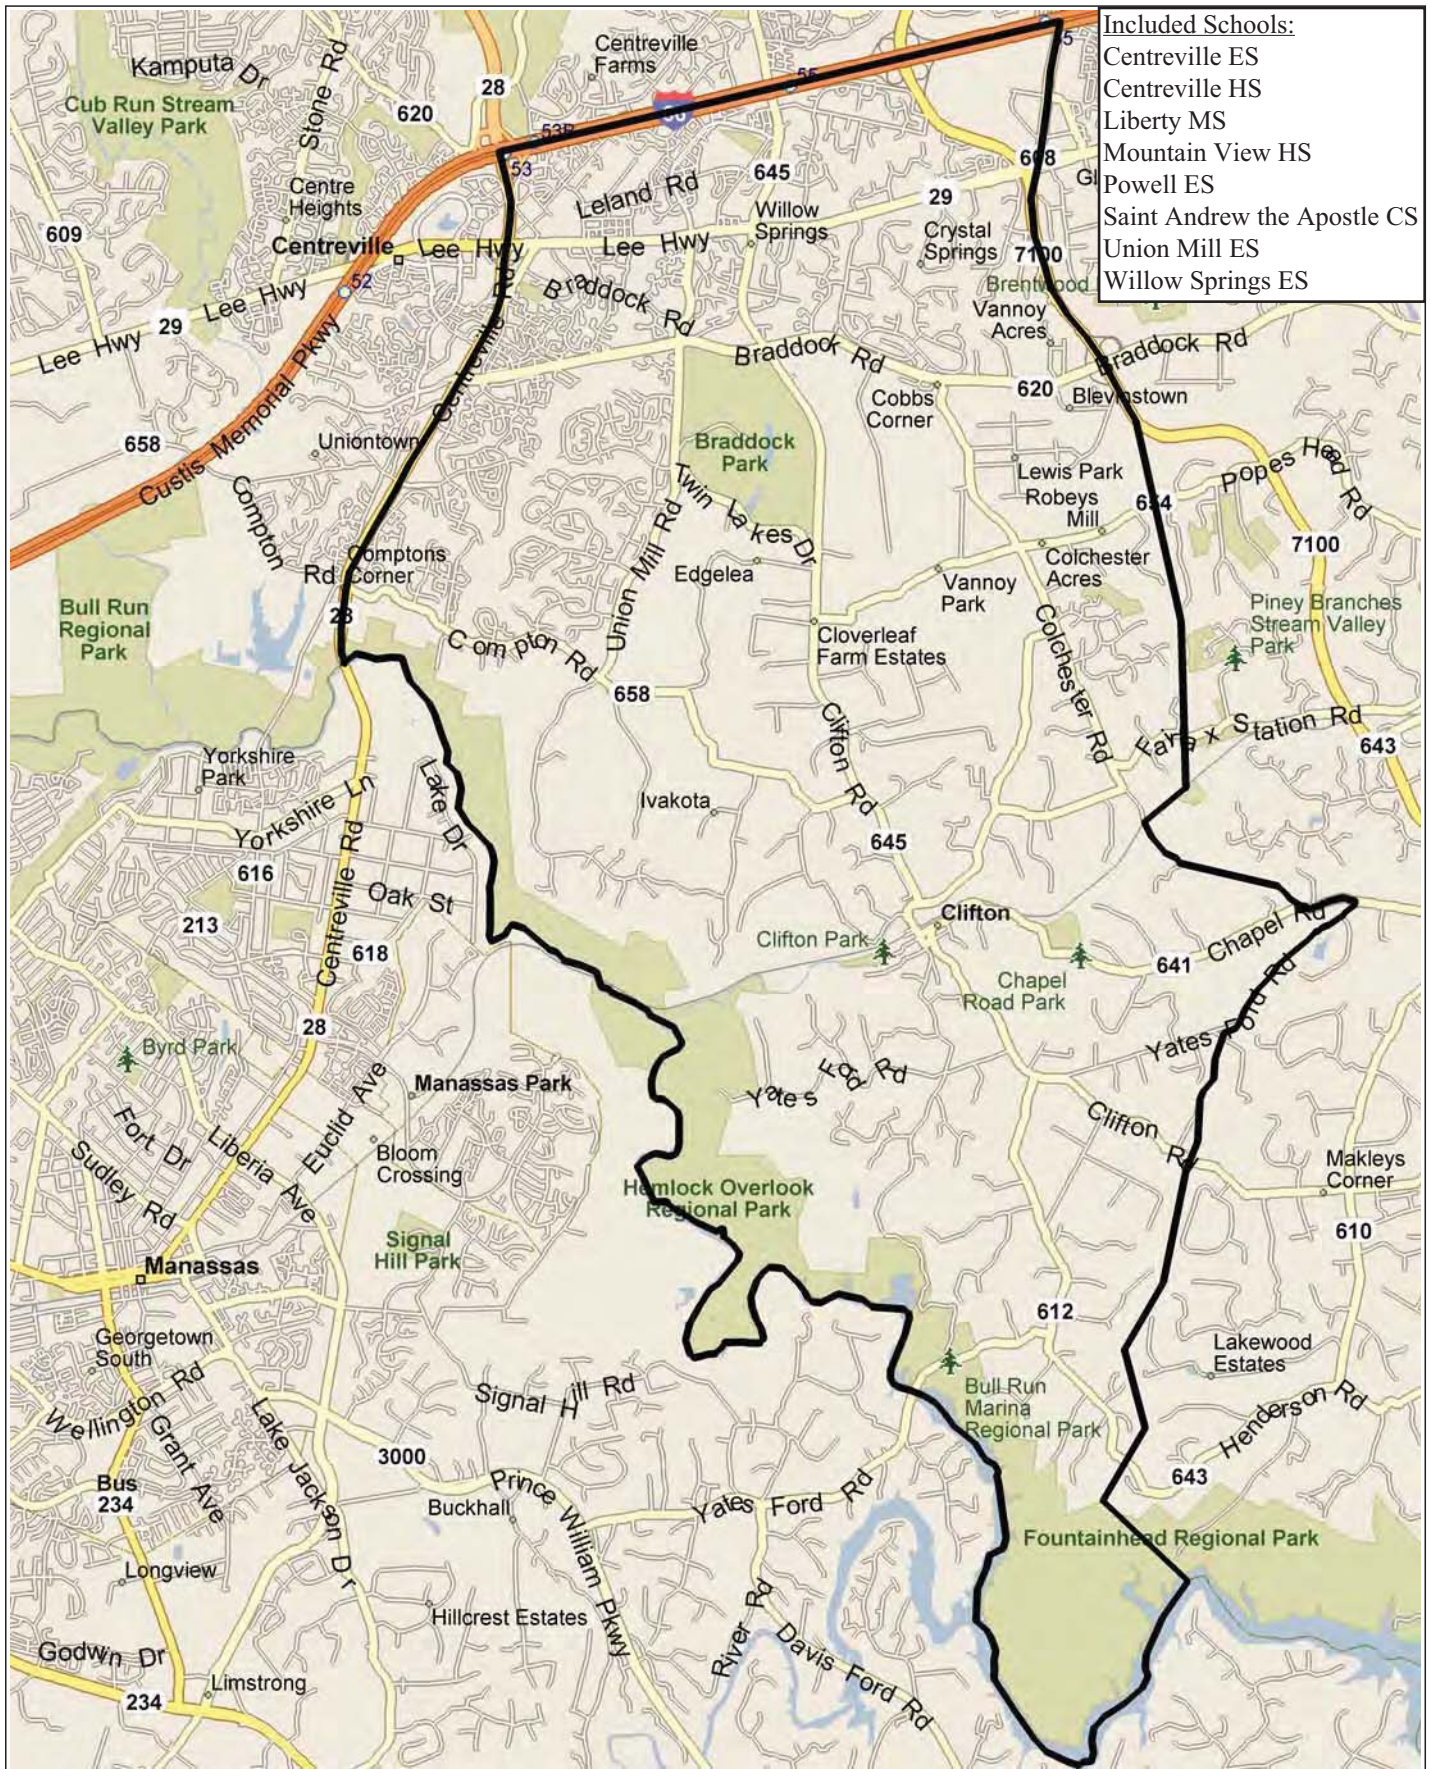

SYA Little League Baseball East Division

League ID 03461001

SYA Little League Baseball West Division

League ID 03461001

- Included Schools:**
- Ad Fontes Academy
 - Bull Run ES
 - Centre Ridge ES
 - Cub Run ES
 - Deer Park ES
 - London Towne ES
 - Stone MS
 - Virginia Run ES
 - Westfield HS

SYA Little League Softball and Teenage Baseball

League ID 03461001

0 mi 1 2 3 4